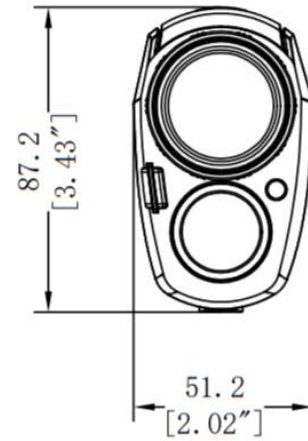

Battery

- Built-in rechargeable lithium battery
- 4.5 hours continuous running with CVBS, Wi-Fi hot spot function off (@25°C)

Function

- Wi-Fi hot spot
- Built-in EMMC v5.1 Interface with large memory (16 GB), support picture snapshot and video
- Recording
- Digital zoom
- Type-C Interface
- Control knob

- **Available Model**

- GQ35

- **Dimension**

Unit: mm [inch]

COMPLIANCE NOTICE: The thermal series products might be subject to export controls in various countries or regions, including without limitation, the United States, European Union, United Kingdom and/or other member countries of the Wassenaar Arrangement. Please consult your professional legal or compliance expert or local government authorities for any necessary export license requirements if you intend to transfer, export, re-export the thermal series products between different countries.